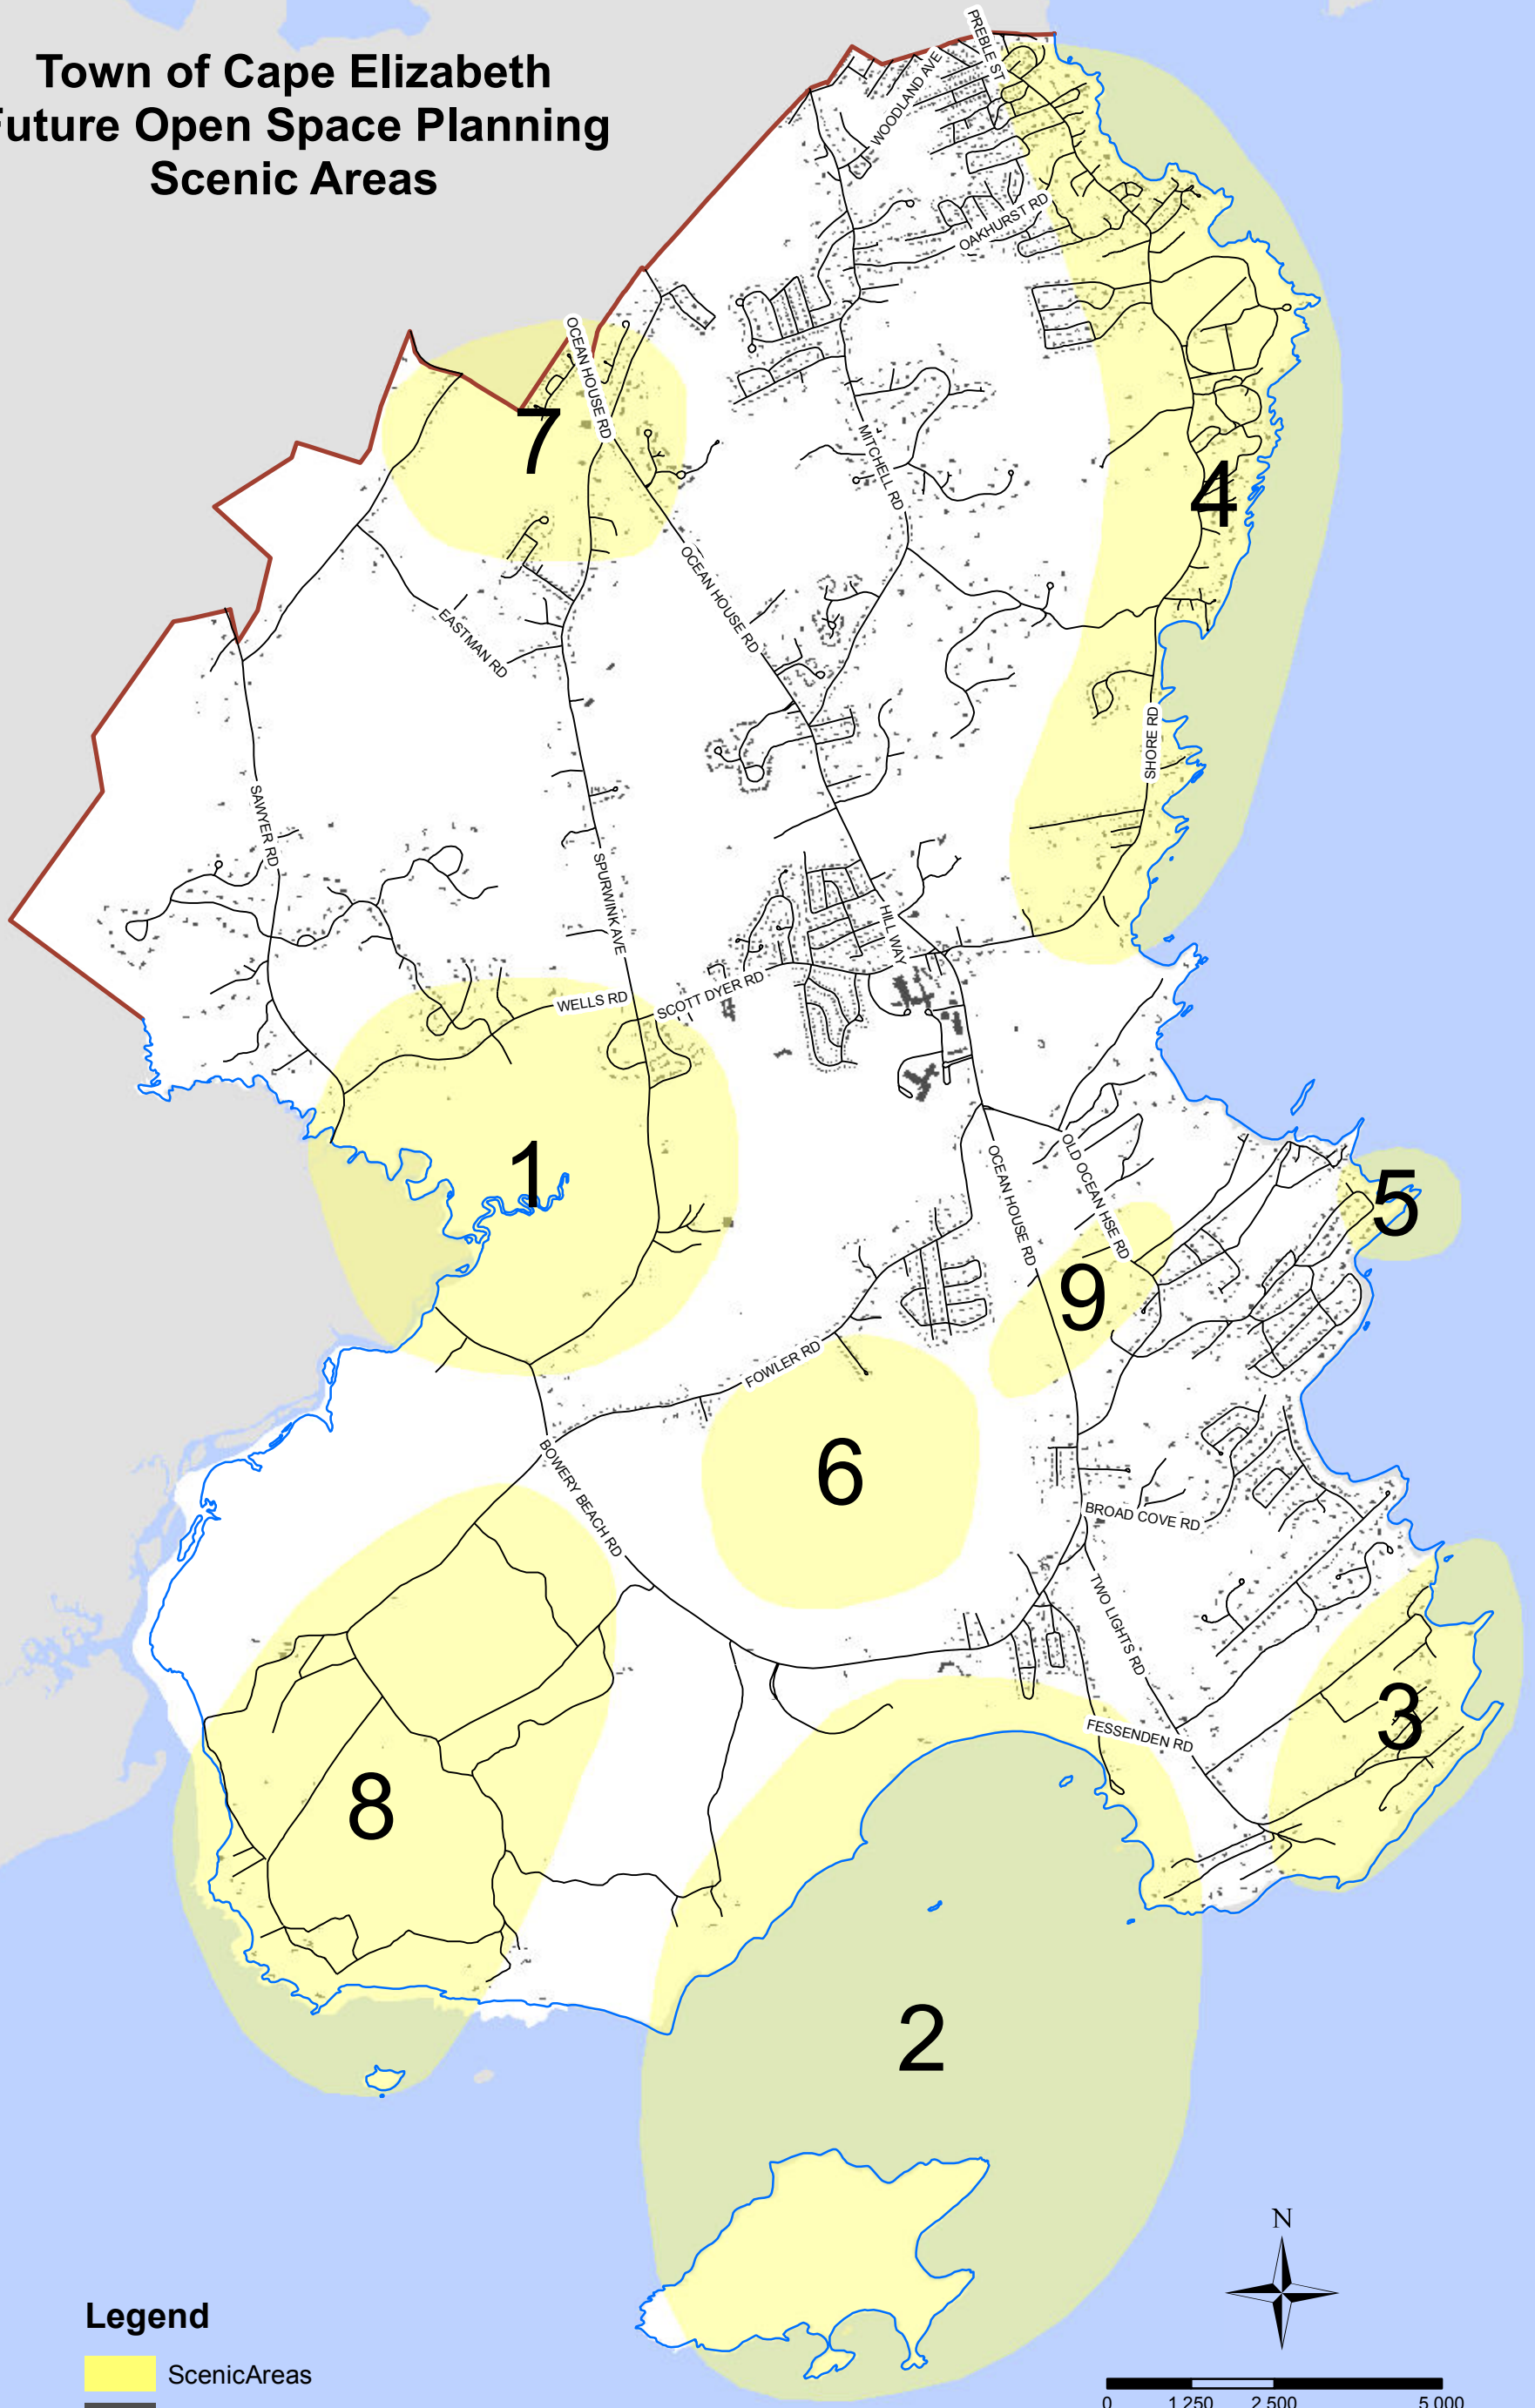

# Town of Cape Elizabeth Future Open Space Planning Scenic Areas

## Legend

-  ScenicAreas
-  Buildings

Note: Map sources are the Maine Office of GIS and  
Town of Cape Elizabeth

Map prepared: 8/12/2011